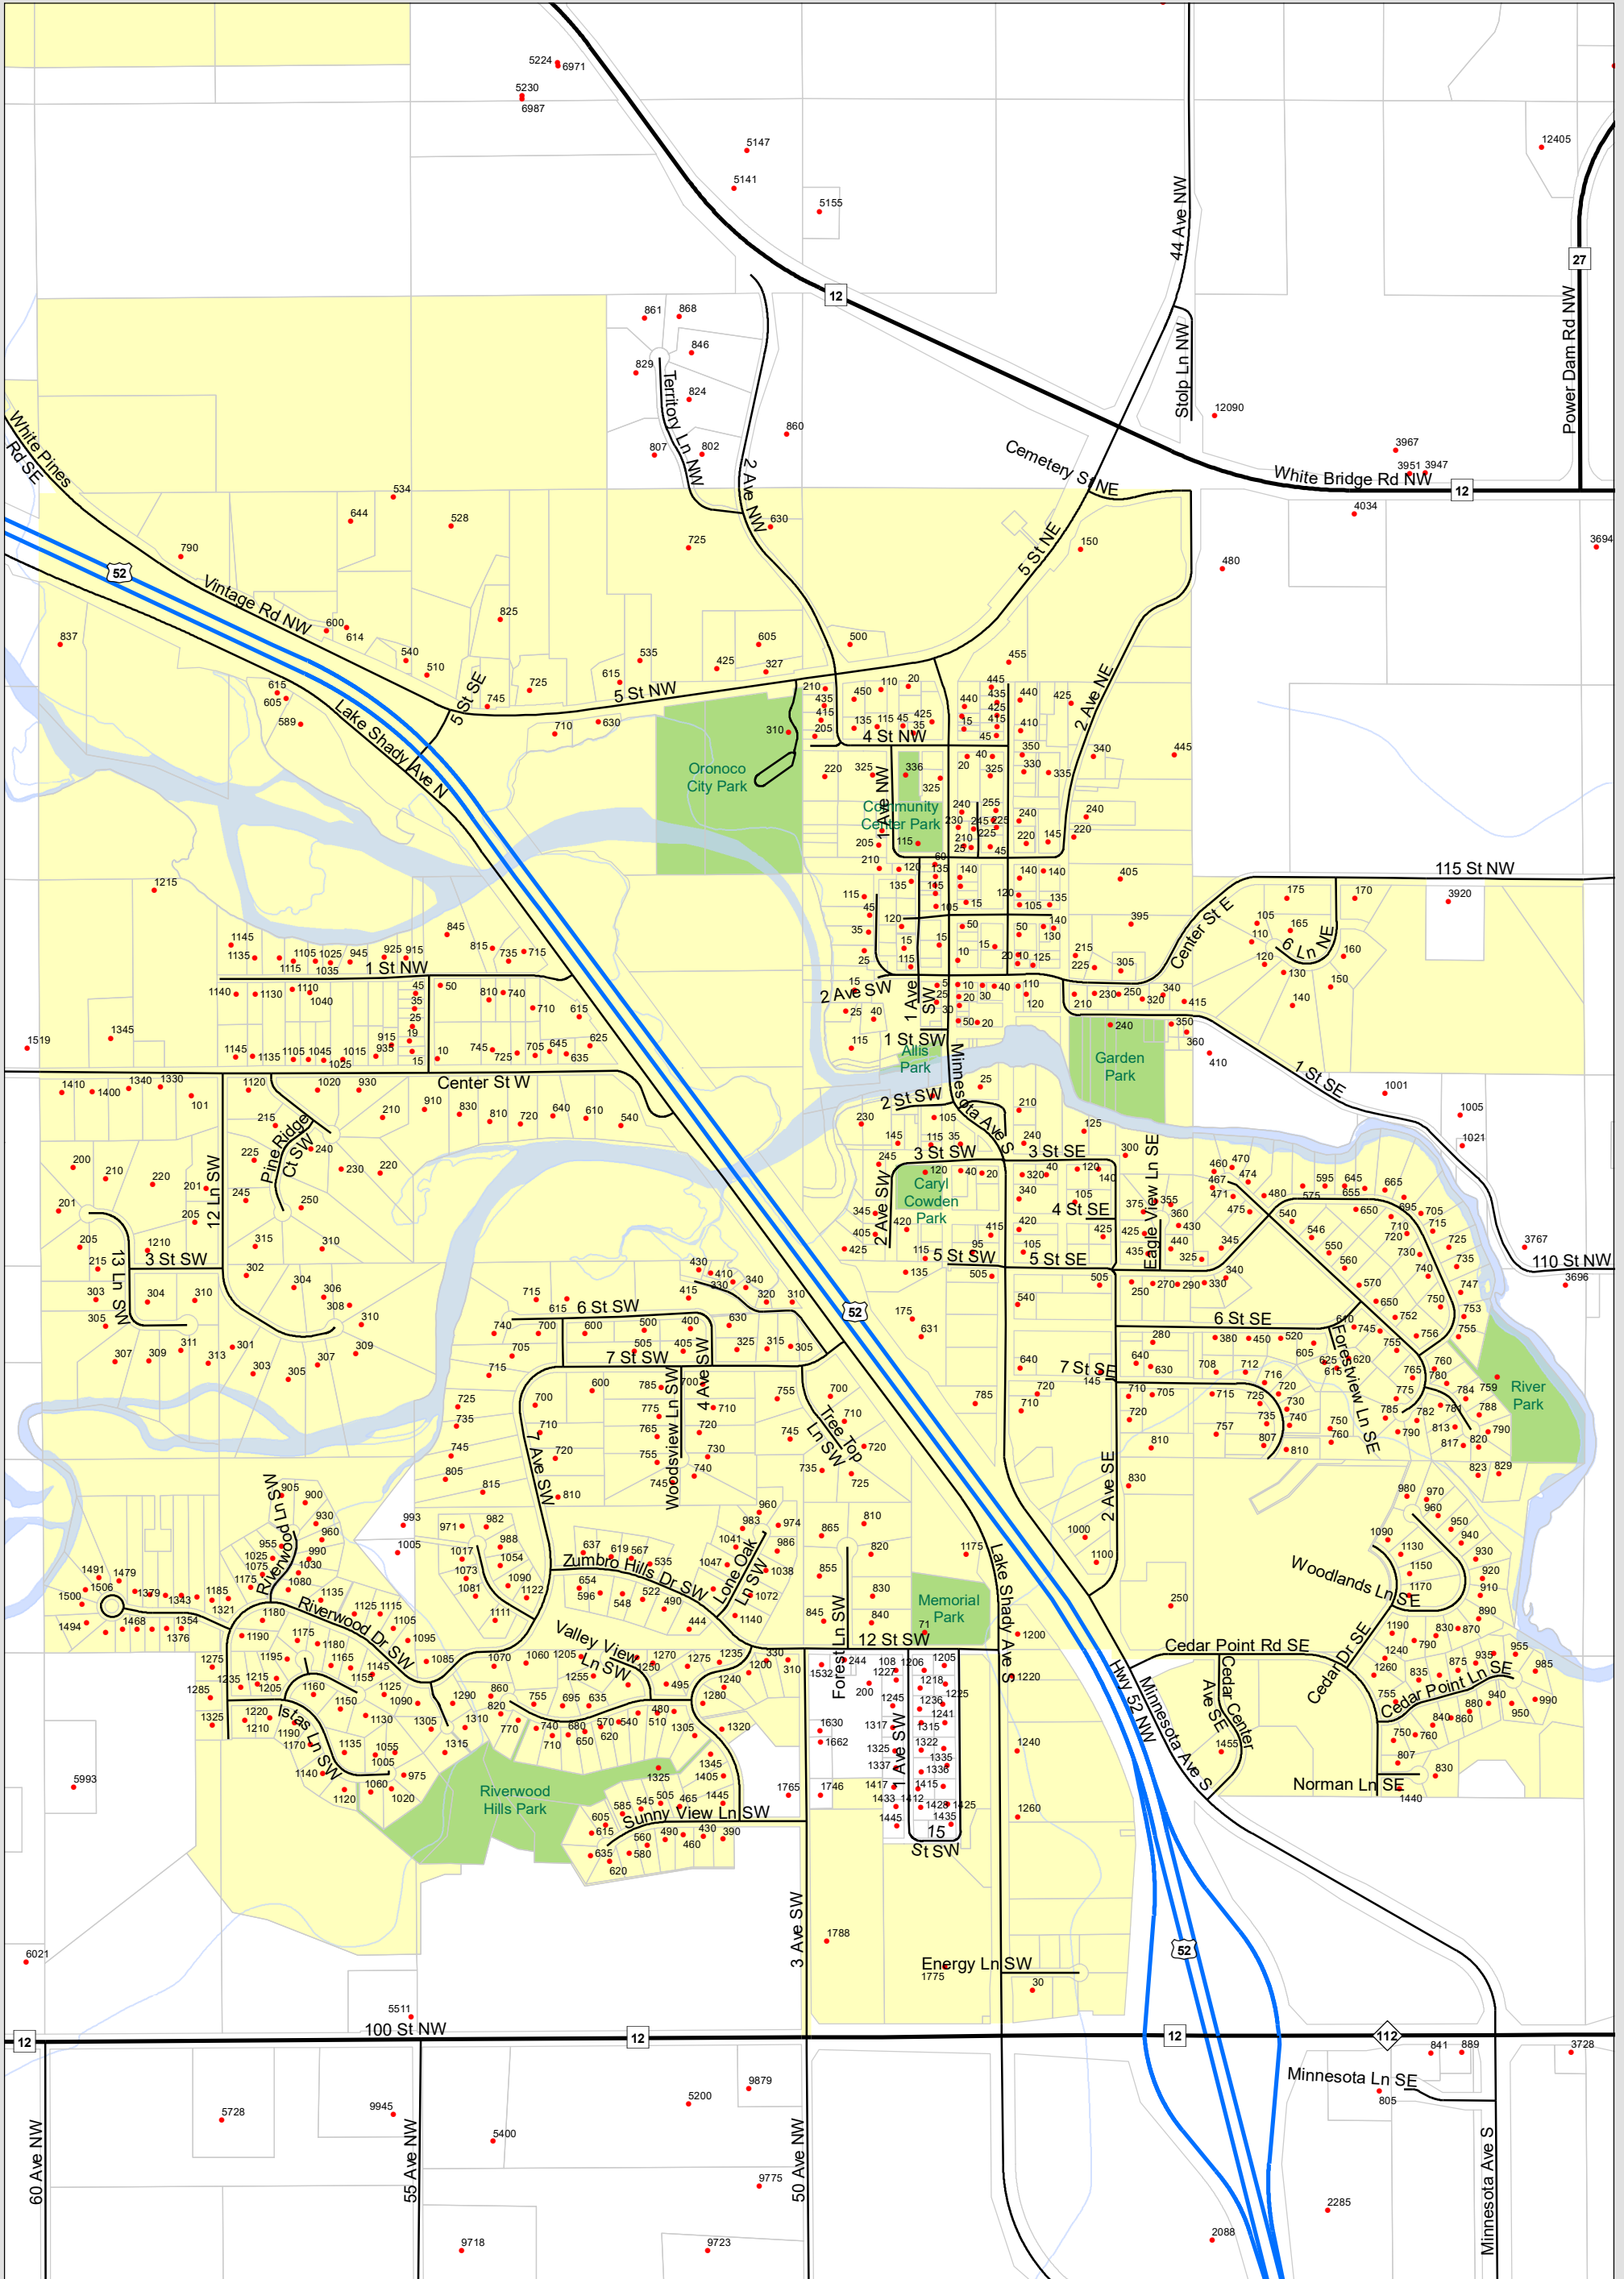

# ORONOCO ADDRESS MAP

PREPARED BY: JULY 2019  
ROCHESTER OLMTSTED COUNTY PLANNING DEPT  
GEOGRAPHIC INFORMATION SYSTEMS DIVISION

	Interstate		Railroads
	US Highway		Streams
	State Highway		Rivers
	County State Aid Highway (Paved/Unpaved)		Parcels
	County Road (Paved/Unpaved)		City Limits
	Other Roads		Parks

Olmsted County is not responsible for omissions or errors contained herein. If discrepancies are found within this map please notify the GIS Division at (507) 328-7100, Rochester-Olmsted Planning Department, 2122 Campus Drive S.E., Ste. 100, Rochester, Minnesota 55904.